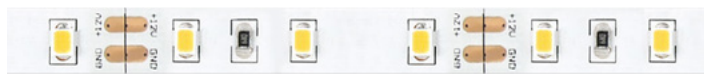

Fita LED 12V | 10.8W CRI90 8mm 2835-60

Referência	IP	CCT	Lumens	Corte	12Vdc	10.8 Watts/Mt	SMD LED 2835
LDP-291-045-1	20	3000K	1.000Lm/mt	5cm/5cm			
LDP-291-045-2	20	4000K	1.050Lm/mt	5cm/5cm	IP 20	CRI ≥90	60 LEDs/Mt
LDP-291-045-4	20	6000K	1.100Lm/mt	5cm/5cm			
LDP-291-050-1	54	3000K	1.000Lm/mt	5cm/5cm			
LDP-291-050-2	54	4000K	1.050Lm/mt	5cm/5cm	IP 54 silicone	PCB 3oz	
LDP-291-050-4	54	6000K	1.100Lm/mt	5cm/5cm